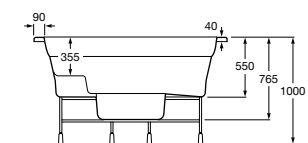

Broadway Round

Modelos autoportantes

ø 1780 x 870 mm
Broadway Round
Ref. A8S3000000
11.005,00 €

ø 1780 x 870 mm
Broadway Round sem painéis
Ref. A8S300S000
10.458,00 €

Serviço de Montagem ST
Ref. INSTCL0030
251,64 €