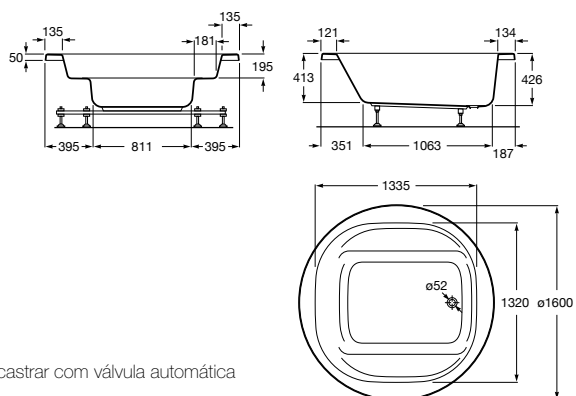

Waikiki-N de encastrar

ø 1600 mm

Banheira acrílica de encastrar com válvula automática e pés incluídos

Branco

Ref. A248345000

1.077,00 €