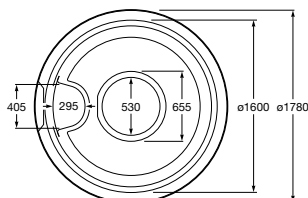

Broadway Round

Modelos autoportantes

ø 1780 x 870 mm
Broadway Round
Ref. A8S3000000
11.005,00 €

ø 1780 x 870 mm
Broadway Round sem painéis
Ref. A8S300S000
10.458,00 €

Serviço de Montagem ST
Ref. INSTCL0030
251,64 €