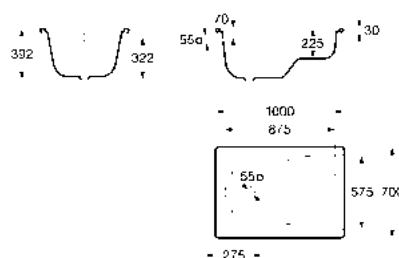

Contesa-Bibanho

1000 x 700 mm
Banheira de aço com degrau/assento.

Medidas	Branco
1000 x 700 mm	Ref. A213100001 82,30 €

Painéis

Ref.	Painéis / Medidas	Branco
Ref. A250131000	Painel frontal 1700 mm	105,00 €
Ref. A250133000	Painel frontal 1600 mm	100,00 €
Ref. A250135000	Painel frontal 1500 mm	98,30 €
Ref. A250137000	Painel frontal 1400 mm	95,00 €
Ref. A250180000	Painel frontal 700 mm	119,00 €
Ref. A250181000	Painel frontal 750 mm	120,00 €