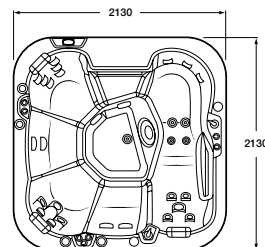

Spas / Gama Broadway

Broadway Family

Modelos autoportantes

2130 x 2130 x 920 mm
Broadway Family
Ref. A8S3080000
17.125,00 €

2130 x 2130 x 920 mm
Broadway Family sem painéis
Ref. A8S308S000
16.267,00 €

Serviço de Montagem ST
Ref. INSTCL0031
310,53 €