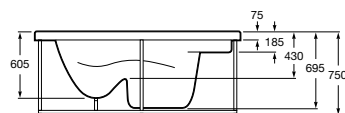

Broadway Compact

Modelos autoportantes

1880 x 1330 x 750 mm
Broadway Compact
Ref. A8S3070000
11.727,00 €

1880 x 1330 x 750 mm
Broadway Compact sem painéis
Ref. A8S307S000
10.980,00 €

Serviço de Montagem ST
Ref. INSTCL0030
251,64 €