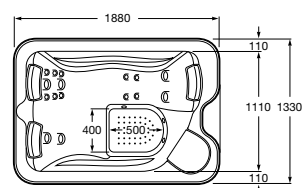

Broadway Compact

Modelos autoportantes

1880 x 1330 x 750 mm
Broadway Compact
Ref. A8S3070000
11.727,00 €

1880 x 1330 x 750 mm
Broadway Compact sem painéis
Ref. A8S307S000
10.980,00 €

Serviço de Montagem ST
Ref. INSTCL0030
251,64 €